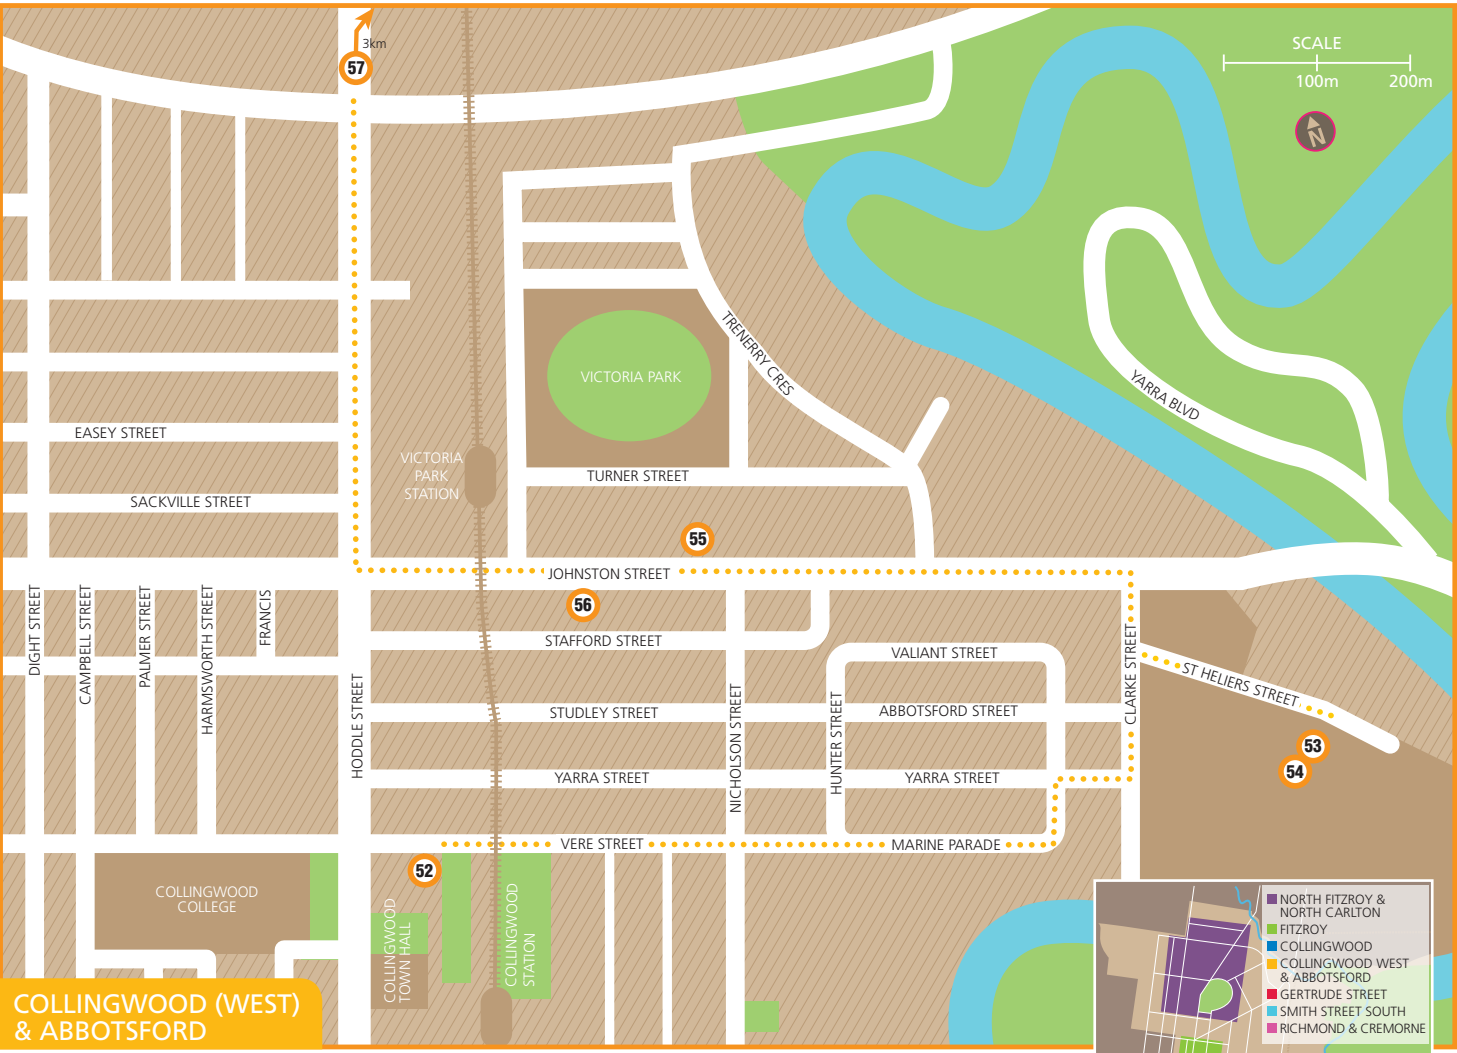

GALLERY INDEX

NORTH FITZROY & NORTH CARLTON

- **46 Rathdowne Galleries**
  310 Rathdowne Street
  t 9347 1854 w rathdownegalleries.com.au
  h Tue-Fri 11-6, Sat 12-5 a yes
- **47 Joshua McClelland Print Room**
  310 Rathdowne Street
  t 9347 6118 h Tue-Fri 11-6, Sat 12-5 a yes
- **48 North Carlton Ceramics**
  87 Fenwick Street
  t 9347 2297 h Tue-Sat 12-6 a yes
- **49 Beth Hulme Gallery & Studio**
  646a Nicholson Street
  t 0409 218 164 w bethhulme.com
  h Thu-Fri 12-5.3, Sat-Sun 11-4, or by appt a yes
- **50 Red Gallery**
  157 St Georges Road
  t 9482 3550 w redgallery.com.au h Wed-Sat 11-5 a no
- **51 The Library Art Space J-Studios Artist Community**
  100 Barkly Street
  t 9482 2113 w j-studios.org h Wed-Sat 12-5 a yes

COLLINGWOOD (WEST) & ABBOTSFORD

- **52 Yarra Sculpture Gallery**
  117 Vere Street, Abbotsford
  t 9419 6177 w yarrasculpturegallery.com.au
  h Wed-Sun 12-5 a yes
- **53 St Heliers Gallery**
  Abbotsford Convent, 1 St Heliers Street
  t 9415 8022 h Mon-Sun 8-8 a yes
- **54 c3 Contemporary Art Space**
  Abbotsford Convent, 1 St Heliers St
  t 9416 4300 w c3artspace.com.au h Wed-Sun 10-5 a yes
- **55 Chapman and Bailey**
  350 Johnston Street, Abbotsford
  t 9415 8666 w chapmanbailey.com.au h Mon-Fri 9-5.3, Sat 10.3-4 a no
- **56 Tacit Contemporary Art**
  312 Johnston Street, Abbotsford
  t 0423 323 188 w tacitart.com.au h Wed-Fri 11-6, Sat-Sun 11-5 a no
- **57 Space Gallery**
  Building B, room FB103 & FB117, NMIT Fairfield Campus, Yarra Bend Road
  t 94269 8888 w nmit.edu.au h Mon-Fri 9-5 a yes

RICHMOND & CREMORNE

- **58 Paradise Hills Gallery & Studios**
  1-9 Doonside Street, Richmond
  w paradisehills.com.au h Wed-Fri 3-7, Sat 12-6 a no
- **59 Charles Nodrum Gallery**
  267 Church Street, Richmond
  t 9427 0140 w charlesnodrumgallery.com.au h Tue-Sat 11-6 a no
- **60 Richmond Uniting Church**
  314 Church Street, Richmond
  t 9427 1282 w richmond.unitingchurch.org.au h Wed-Sun 12-6 a yes
- **61 Niagara Galleries**
  245 Punt Road, Richmond
  t 9429 3666 w niagaragalleries.com.au h Tue-Fri 11-6, Sat 11-5 a no
- **62 Lowrise Projects**
  1/32 Wangeratta St, Richmond
  t 0409 237 062 w lowriseprojects.com h check website a no
- **63 William Mora Galleries**
  60 Tanner Street, Richmond
  t 9429 1199 w moragalleries.com.au h Tue-Fri 10-4, Sat 12-4 or by appt a no